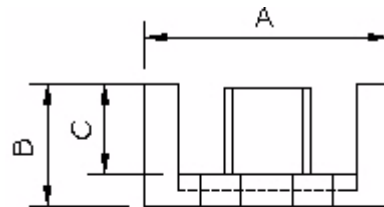

EFD COILFORMERS

COILFORMER DIMENSIONS (mm)

TYPE	A	B	C	D	E	F	G	H	I	J	K	L	M	N
EFD15	15	6.8	16.3	10.5	5.5	8.2	4.7	3.5	0.6	1.5	2.6	10.5	9.2	3.75
EFD20	20	10.5	20	14.7	9.2	10.2	6.8	3.5	0.6 x 0.5	1.5	4	14.8	13.4	5.2
EFD25	25	13	26	18	11.7	12.7	9.4	3.5	0.6 x 0.5	1.6	5.5	17.9	16.7	6.8
EFD30	30	16.2	31	12.5	15	12.7	9.4	3.5	0.6 x 0.5	1.6	5.2	21.7	20.4	6.6

EFD CORES

CORE DIMENSIONS (mm)

TYPE	A	B	C	D	E	F	G
EFD15	15	7.5	5.5	4.65	2.4	5.3	11
EFD20	20	10	7.7	6.65	3.6	8.9	15.4
EFD25	25	12.5	9.3	9.1	5.2	11.4	18.7
EFD30	30	15	11.2	9.1	4.9	14.6	22.4

EFD COILFORMER FOOTPRINTS

Hole arrangement view in mounting direction. All dimensions in mm.

EFD15	EFD20	EFD25	EFD30