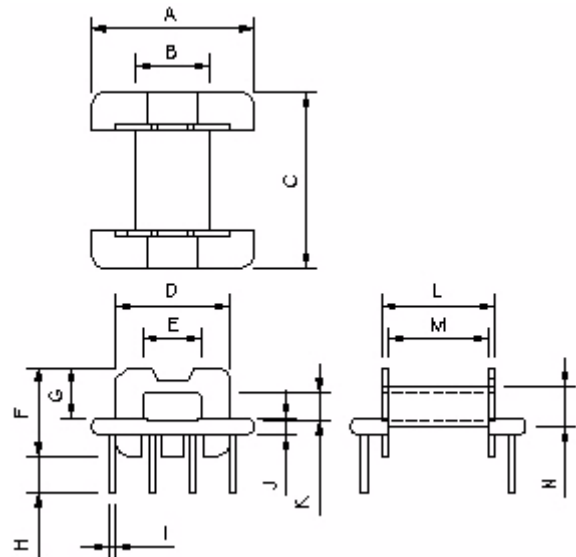

EFD COILFORMERS

COILFORMER DIMENSIONS (mm)

TYPE	A	B	C	D	E	F	G	H	I	J	K	L	M	N
EFD15	15	6.8	16.3	10.5	5.5	8.2	4.7	3.5	0.6	1.5	2.6	10.5	9.2	3.75
EFD20	20	10.5	20	14.7	9.2	10.2	6.8	3.5	0.6 x 0.5	1.5	4	14.8	13.4	5.2
EFD25	25	13	26	18	11.7	12.7	9.4	3.5	0.6 x 0.5	1.6	5.5	17.9	16.7	6.8
EFD30	30	16.2	31	12.5	15	12.7	9.4	3.5	0.6 x 0.5	1.6	5.2	21.7	20.4	6.6

EFD CORES

CORE DIMENSIONS (mm)

TYPE	A	B	C	D	E	F	G
EFD15	15	7.5	5.5	4.65	2.4	5.3	11
EFD20	20	10	7.7	6.65	3.6	8.9	15.4
EFD25	25	12.5	9.3	9.1	5.2	11.4	18.7
EFD30	30	15	11.2	9.1	4.9	14.6	22.4

EFD COILFORMER FOOTPRINTS

Hole arrangement view in mounting direction. All dimensions in mm.

EFD15	EFD20	EFD25	EFD30