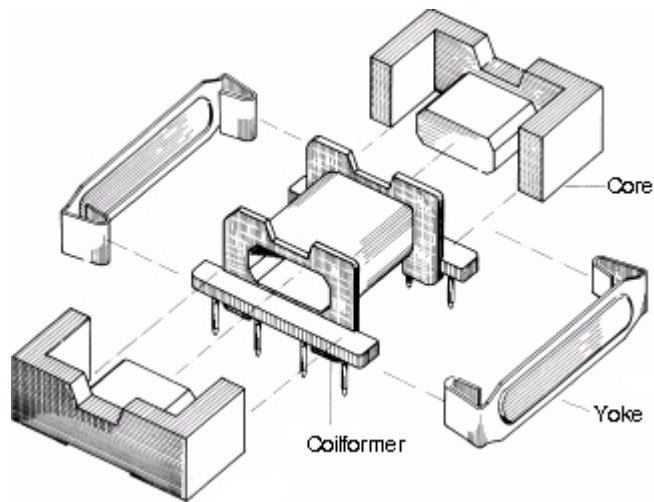

EFD COILFORMERS

COILFORMER DIMENSIONS (mm)

TYPE	A	B	C	D	E	F	G	H	I	J	K	L	M	N
EFD15	15	6.8	16.3	10.5	5.5	8.2	4.7	3.5	0.6	1.5	2.6	10.5	9.2	3.75
EFD20	20	10.5	20	14.7	9.2	10.2	6.8	3.5	0.6 x 0.5	1.5	4	14.8	13.4	5.2
EFD25	25	13	26	18	11.7	12.7	9.4	3.5	0.6 x 0.5	1.6	5.5	17.9	16.7	6.8
EFD30	30	16.2	31	12.5	15	12.7	9.4	3.5	0.6 x 0.5	1.6	5.2	21.7	20.4	6.6

EFD CORES

CORE DIMENSIONS (mm)

TYPE	A	B	C	D	E	F	G
EFD15	15	7.5	5.5	4.65	2.4	5.3	11
EFD20	20	10	7.7	6.65	3.6	8.9	15.4
EFD25	25	12.5	9.3	9.1	5.2	11.4	18.7
EFD30	30	15	11.2	9.1	4.9	14.6	22.4

EFD COILFORMER FOOTPRINTS

Hole arrangement view in mounting direction. All dimensions in mm.

EFD15	EFD20	EFD25	EFD30