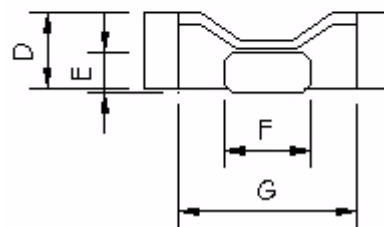

EFD COILFORMERS

COILFORMER DIMENSIONS (mm)

TYPE	A	B	C	D	E	F	G	H	I	J	K	L	M	N
EFD15	15	6.8	16.3	10.5	5.5	8.2	4.7	3.5	0.6	1.5	2.6	10.5	9.2	3.75
EFD20	20	10.5	20	14.7	9.2	10.2	6.8	3.5	0.6 x 0.5	1.5	4	14.8	13.4	5.2
EFD25	25	13	26	18	11.7	12.7	9.4	3.5	0.6 x 0.5	1.6	5.5	17.9	16.7	6.8
EFD30	30	16.2	31	12.5	15	12.7	9.4	3.5	0.6 x 0.5	1.6	5.2	21.7	20.4	6.6

EFD CORES

CORE DIMENSIONS (mm)

TYPE	A	B	C	D	E	F	G
EFD15	15	7.5	5.5	4.65	2.4	5.3	11
EFD20	20	10	7.7	6.65	3.6	8.9	15.4
EFD25	25	12.5	9.3	9.1	5.2	11.4	18.7
EFD30	30	15	11.2	9.1	4.9	14.6	22.4

EFD COILFORMER FOOTPRINTS

Hole arrangement view in mounting direction. All dimensions in mm.

EFD15	EFD20	EFD25	EFD30